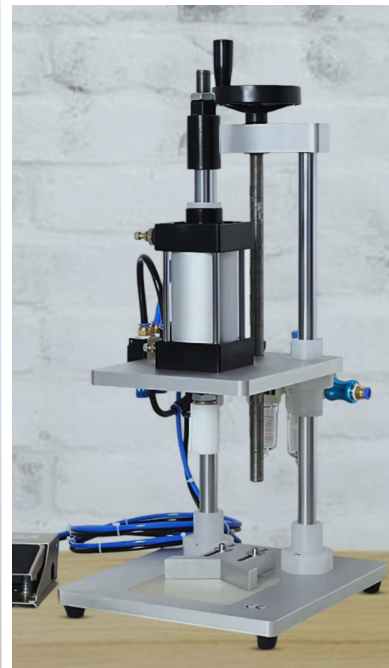

First Class Packing and Packaging Equipments Trading L.L.C

Perfumes Catalogue

Stylish and modern product packaging with trendy styles, that'll elevate your products and set you up ahead of the game against other businesses.

2024-2025