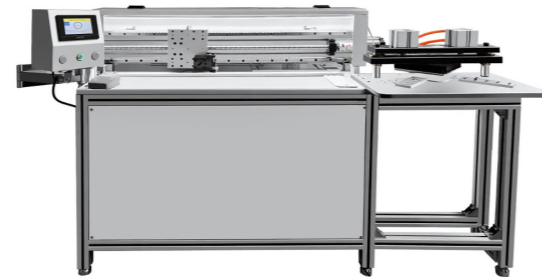

Clears dust from your empty perfume bottles. To use, simply adjust, place bottle on the vacuum and let it suck the dust out of the bottle.

Semi Automatic V Groove Machine

Helps you to create seamless and unique product packaging cardboard boxes. This cuts cardboard boxes which are very different from normal boxes.